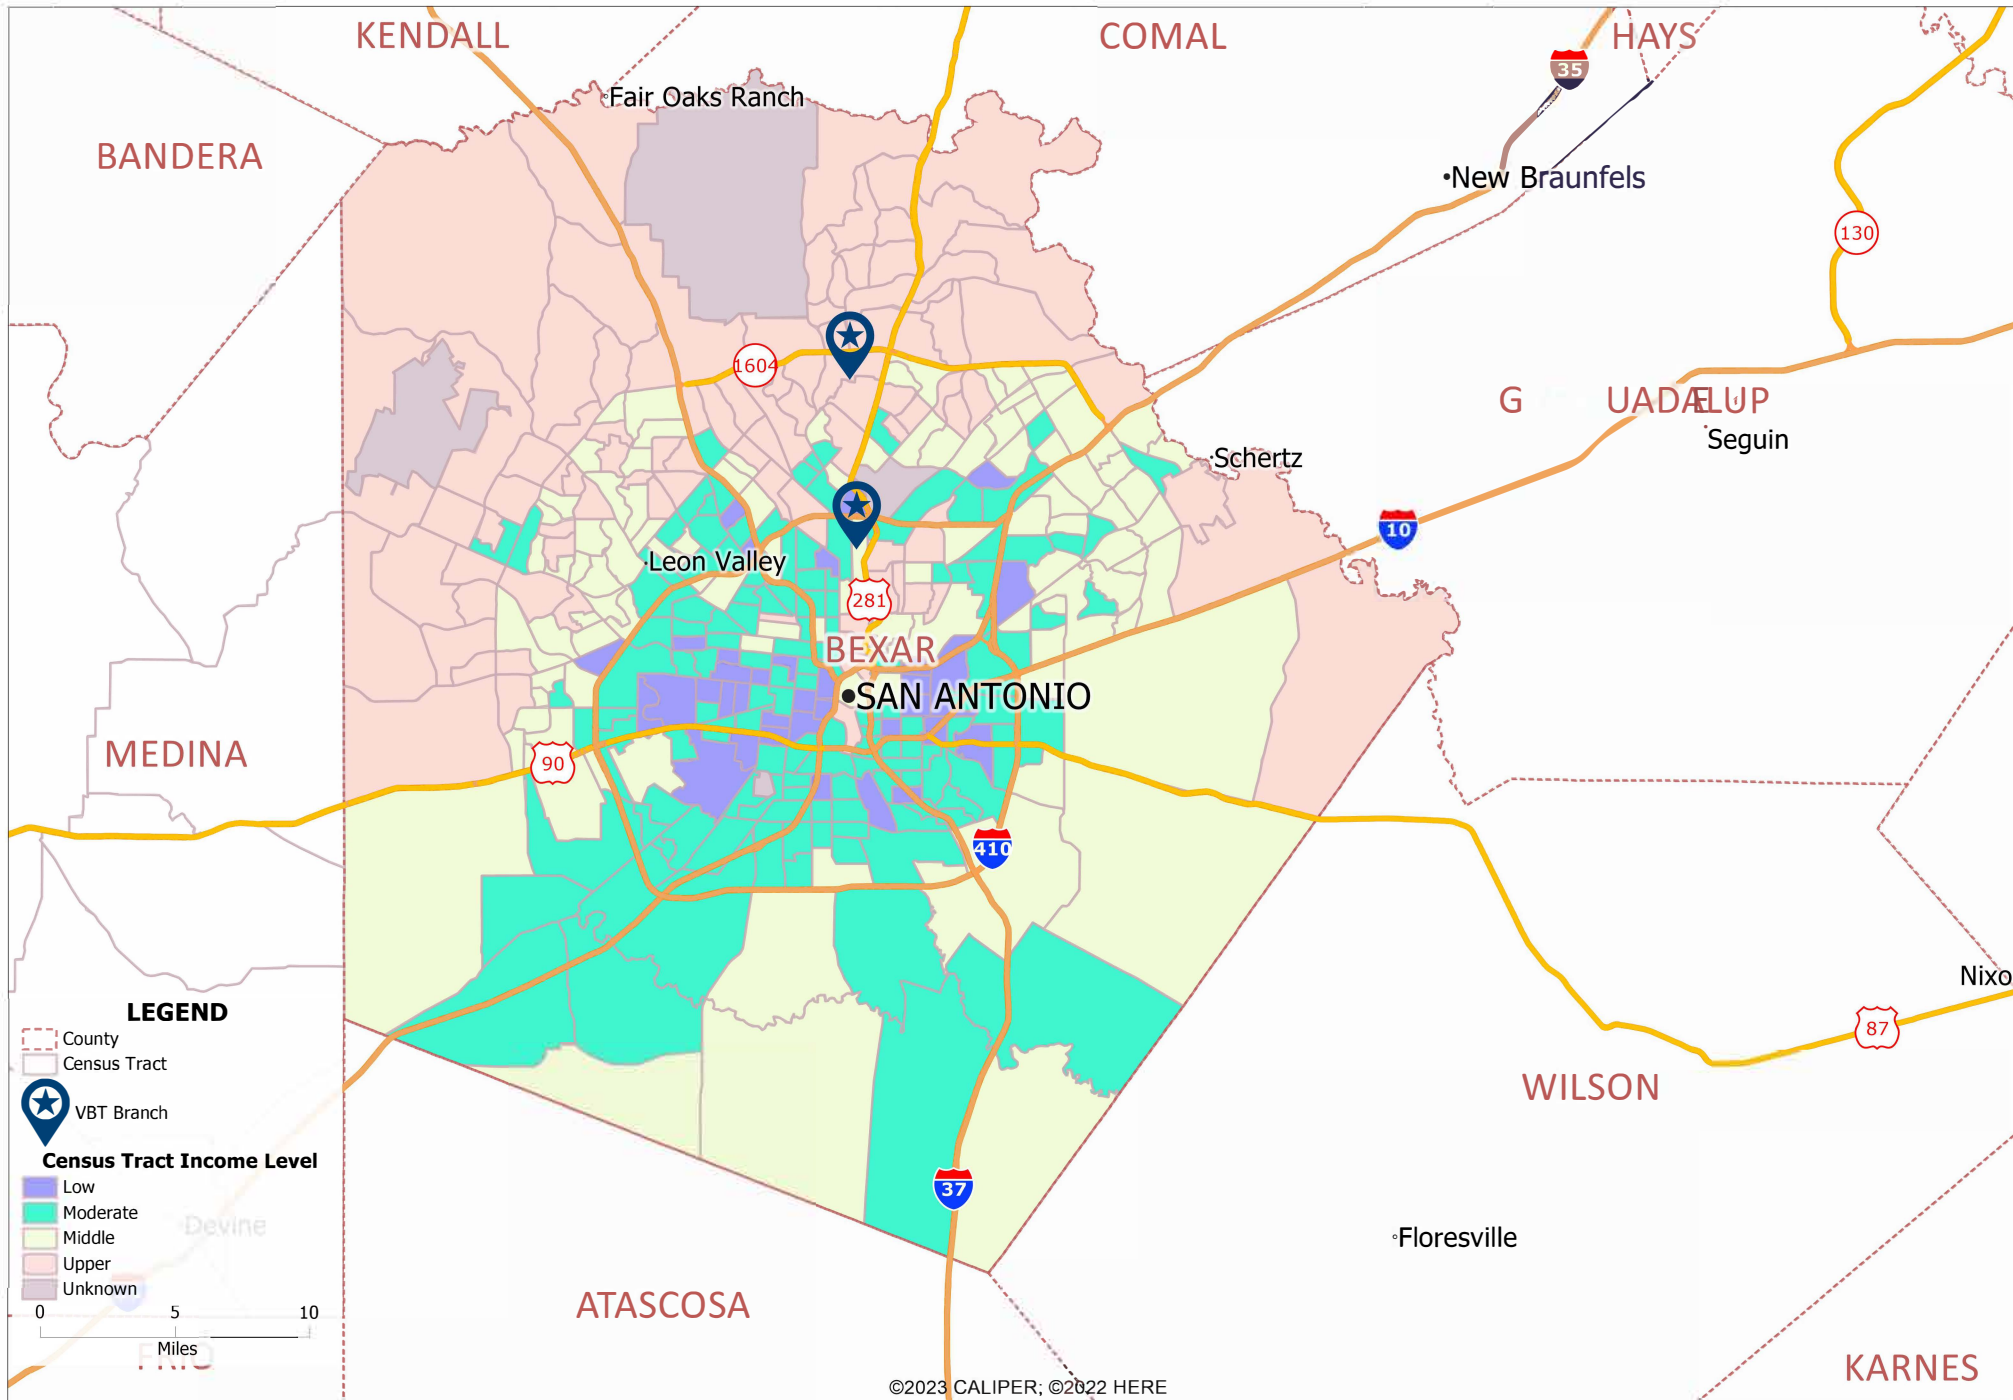

Bexar County

Bexar County

Bexar County

LEGEND

- County
- Census Tract
- VBT Branch

Census Tract Income Level

- Low
- Moderate