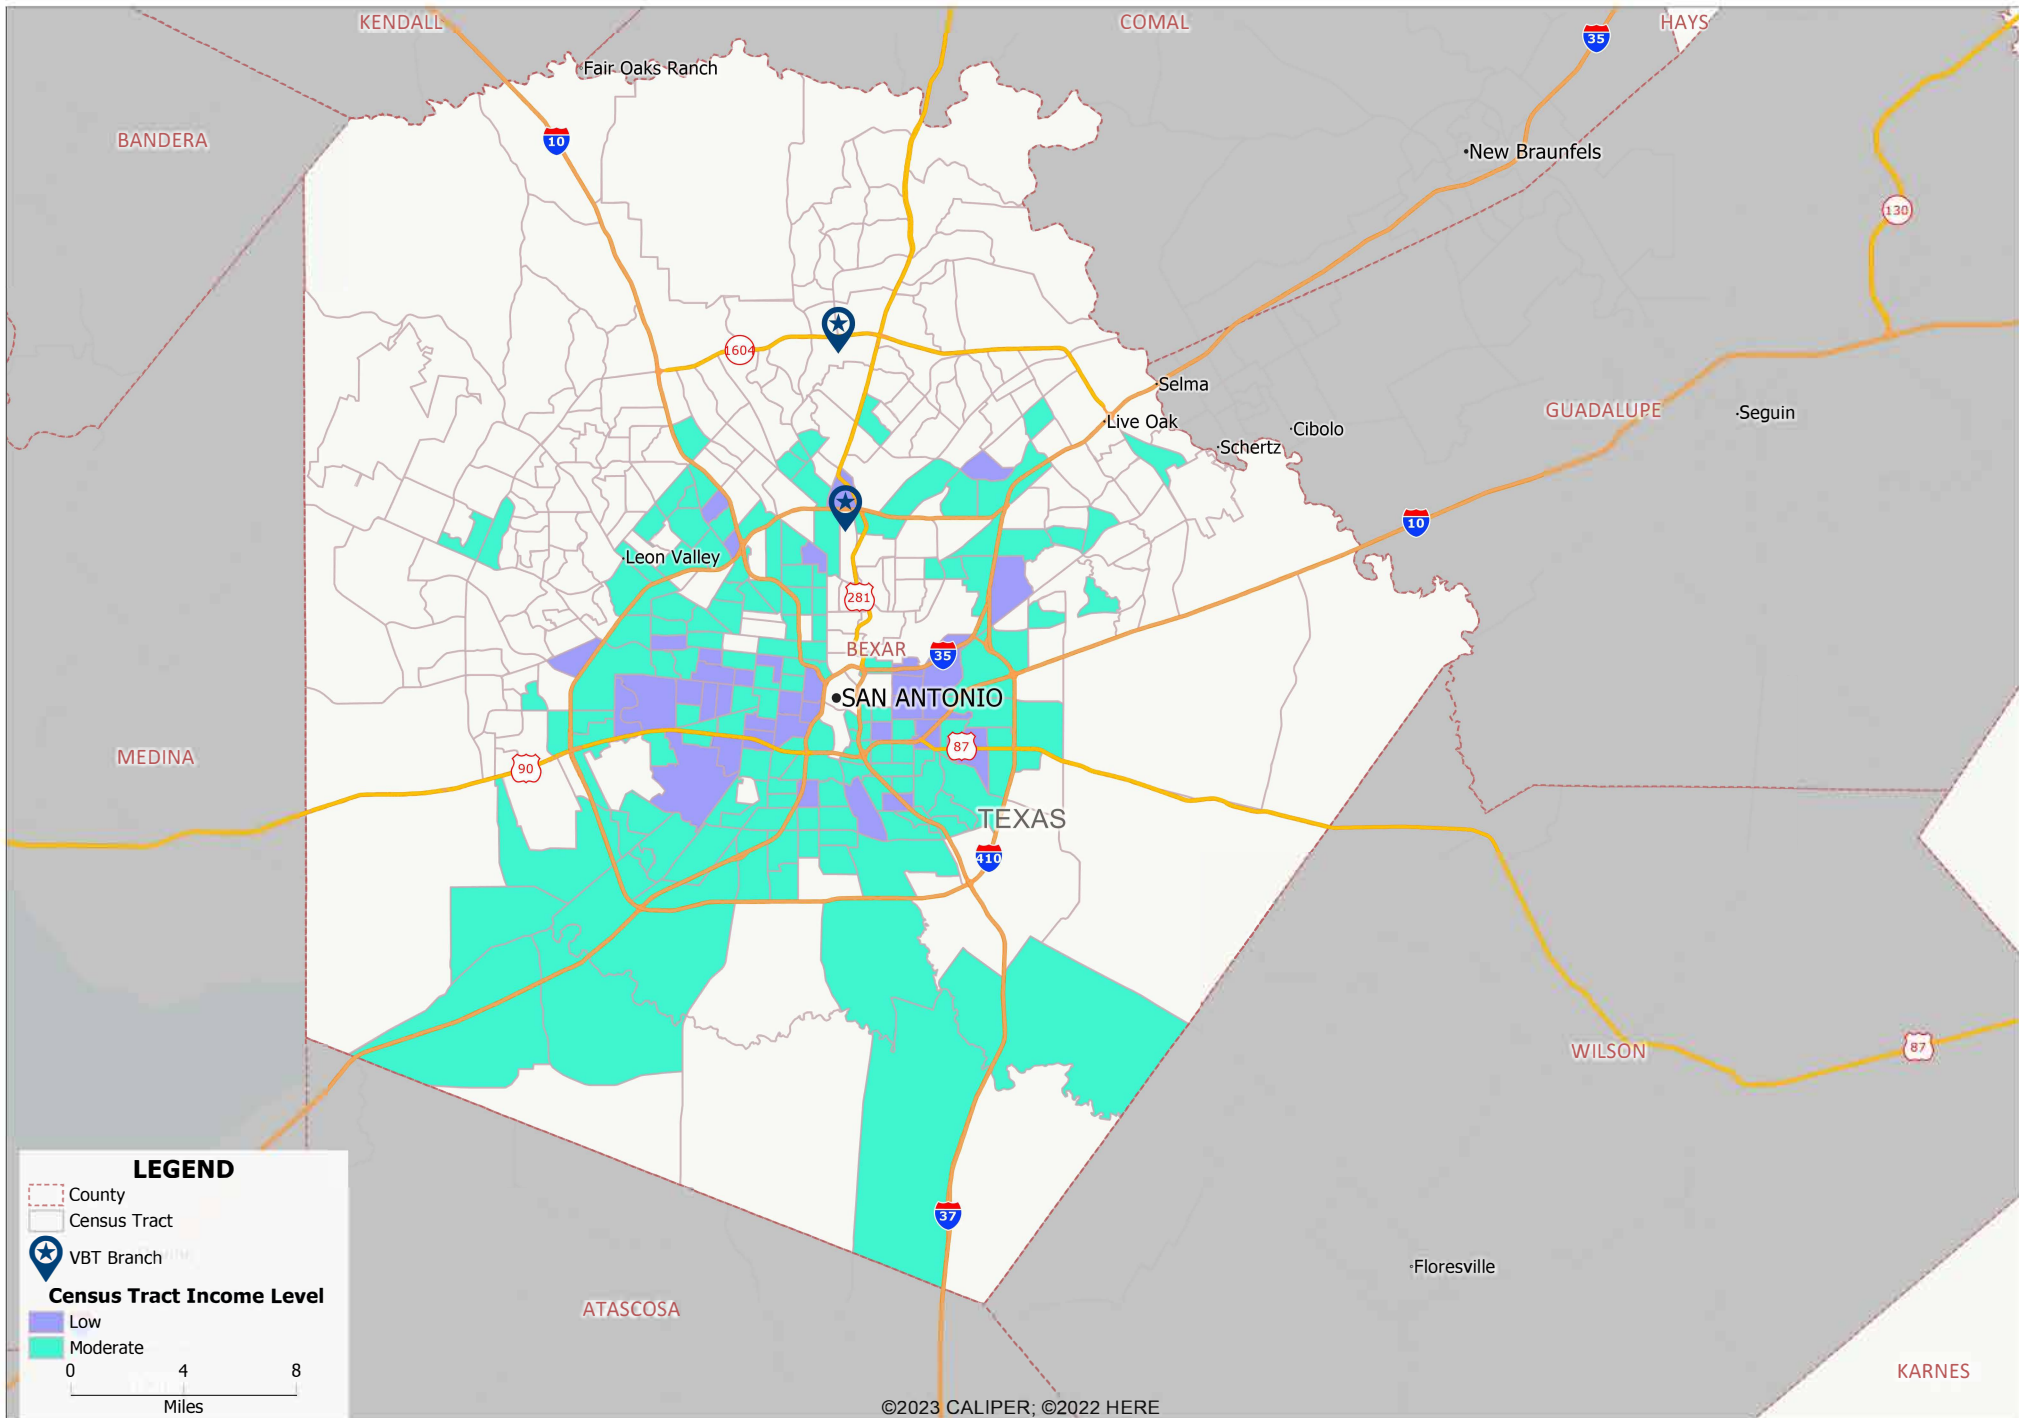

Bexar County

Bexar County

Bexar County

LEGEND

- County
- Census Tract
- VBT Branch

Census Tract Income Level

- Low
- Moderate